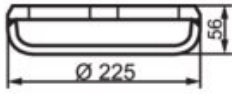

### Product information

**For use:** For elephant foot.

**Finish:** Self-coloured.

Part Code	Code	Type	Material	Weight kg	Delivery time
7061FA061	FA.06.1	Elevated	Forged steel	5.8	10
7061FA081J	FA.08.1J	Counter sunk	Cast steel	8	10