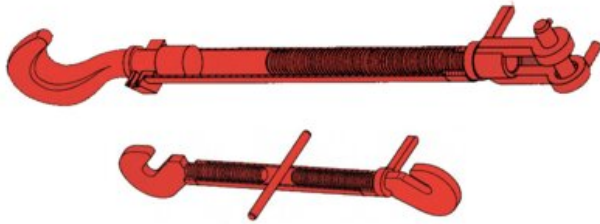

Turnbuckle

Product information

For use: With steel wire rope, lashing chain and lashing bar.

Part Code	Type	Length mm	Weight kg	Delivery time
7061TE140	Grabhook-grabhook	470-620	10	10

Blueprint