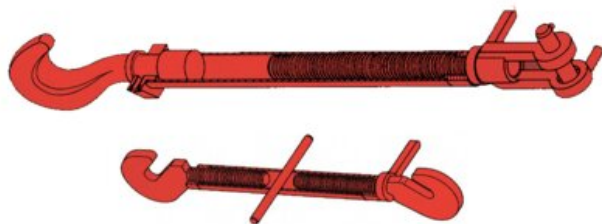

Turnbuckle

Product information

For use: With steel wire rope, lashing chain and lashing bar.

Part Code	Type	Length mm	Weight kg	Delivery time
7061TE140	Grabhook-grabhook	470-620	10	10

Blueprint