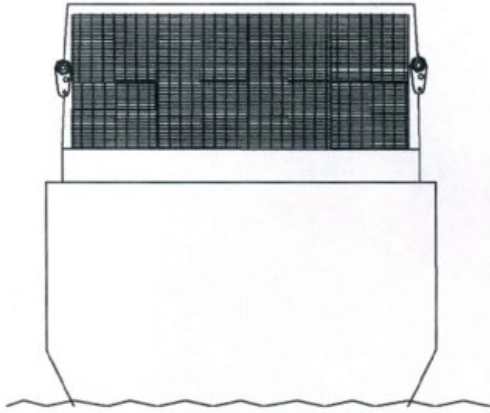

## Lashing

### Product information

CERTEX supplies lashing for timber packages on deck, both webbing and chain lashings.

Alternative 1 = the best tension.

We can customize lashings to your specifications, web lashing or chain lashing.

We need following dimensions :

- 1) Distance from deck fitting to top of hatch cover.
- 2) Max height of load.
- 3) Width of hatch cover.

You may also need in between lashings, depending on number of layers of timber packages on deck.