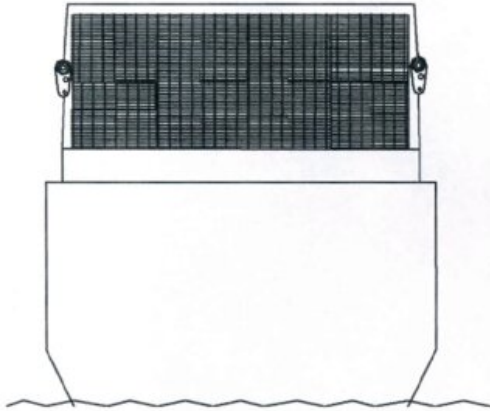

Lashing

Product information

CERTEX supplies lashing for timber packages on deck, both webbing and chain lashings.

Alternative 1 = the best tension.

We can customize lashings to your specifications, web lashing or chain lashing.

We need following dimensions :

- 1) Distance from deck fitting to top of hatch cover.
- 2) Max height of load.
- 3) Width of hatch cover.

You may also need in between lashings, depending on number of layers of timber packages on deck.